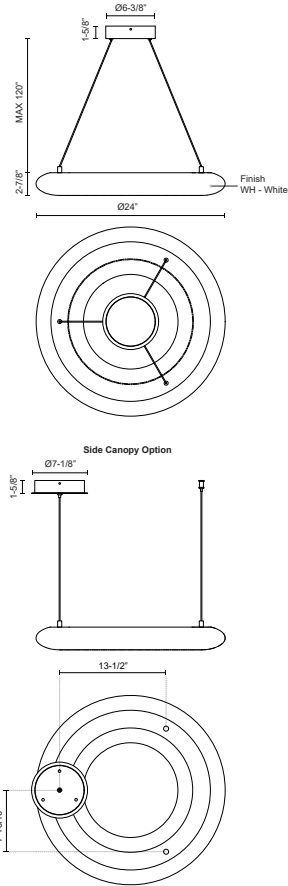

CUMULUS PD80724

PENDANTS

PROJECT

DESCRIPTION

A radiant torus of bright, even illumination. Available in a variety of sizes and as either a pendant or flush mount, these halos of light adapt to any setting. Eternal and substantial.

SPECIFICATION DETAILS

Fixture Dimensions	D24" x H2-7/8"
Light Source	LED with DC Driver
Wattage	41W
Total Lumens	4000lm
Delivered Lumens	WH-2700lm
Voltage	120V
Color Temperature	3000K
CRI (Ra)	90CRI
Optional Color Temps	2700K - 5000K Available, Minimum Order Quantities Apply
LED Rated Life	50,000 hours
Dimming	100% - 10%, TRIAC or ELV Dimmer (Not Included)
Diffuser Details	White Acrylic Diffuser
Adjustable	Yes
Wire Length	120" Max
Wire Type	Clear Coaxial Wire
Minimum Hang Height	14"
Sloped Ceiling Adaptable	Yes
Location	Dry
CEC Title 24 JA8	Yes, JA8-2022
Canopy Dimensions	D7-1/8" x H1-5/8"
Paint Finish	WH02
Finish Option(s)	White

* For custom options, consult factory for details.

* For warranty information, please visit www.kuzcolighting.com/warranty

KUZCO

CANADA: 19054 28TH AVENUE - SURREY, BC V3Z 6M3

USA: 3035 E. LONE MOUNTAIN ROAD - LAS VEGAS, NV 89081

WWW.KUZCOLIGHTING.COM

© 2018 KUZCO LIGHTING. ALL RIGHTS RESERVED.

COMMENT